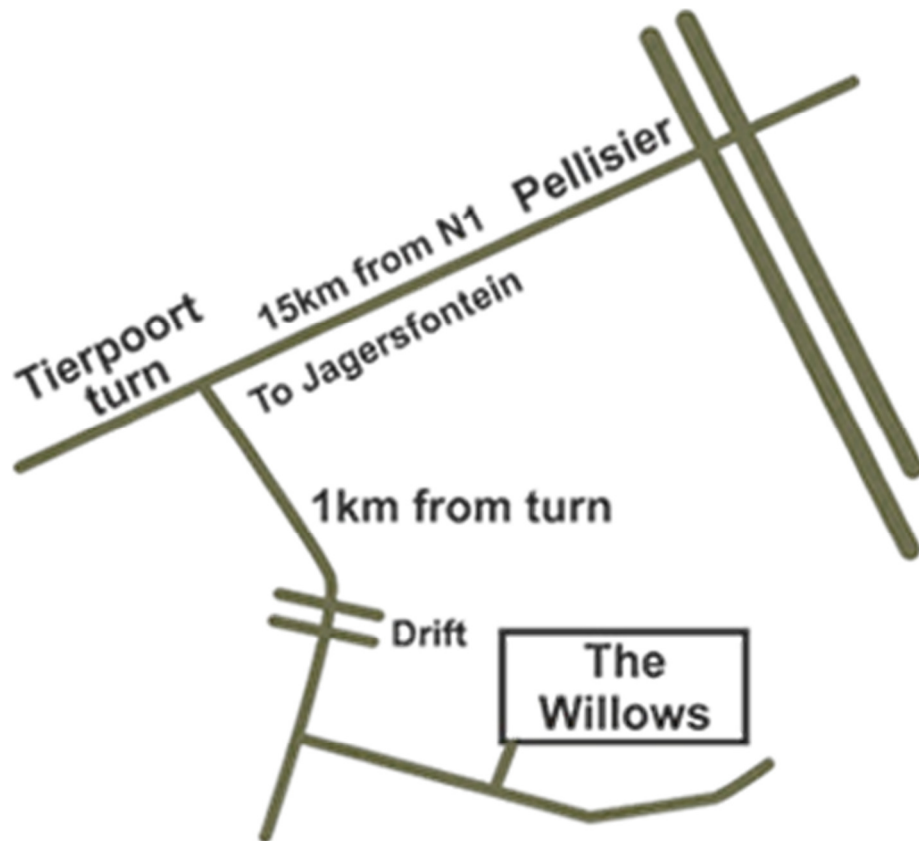

The Willows

Weddings & Conference

The Willows GPS Co-ordinates Are:

S29.25346 E26.06479 | -29.253460, 26.064790 | 29°15'12.5"S 26°03'53.2"E

Contact Information:

Office Telephone: 051 443 8789

Karin Bredenkamp: 082 576 9010 | Sune Bredenkamp: 082 444 7089