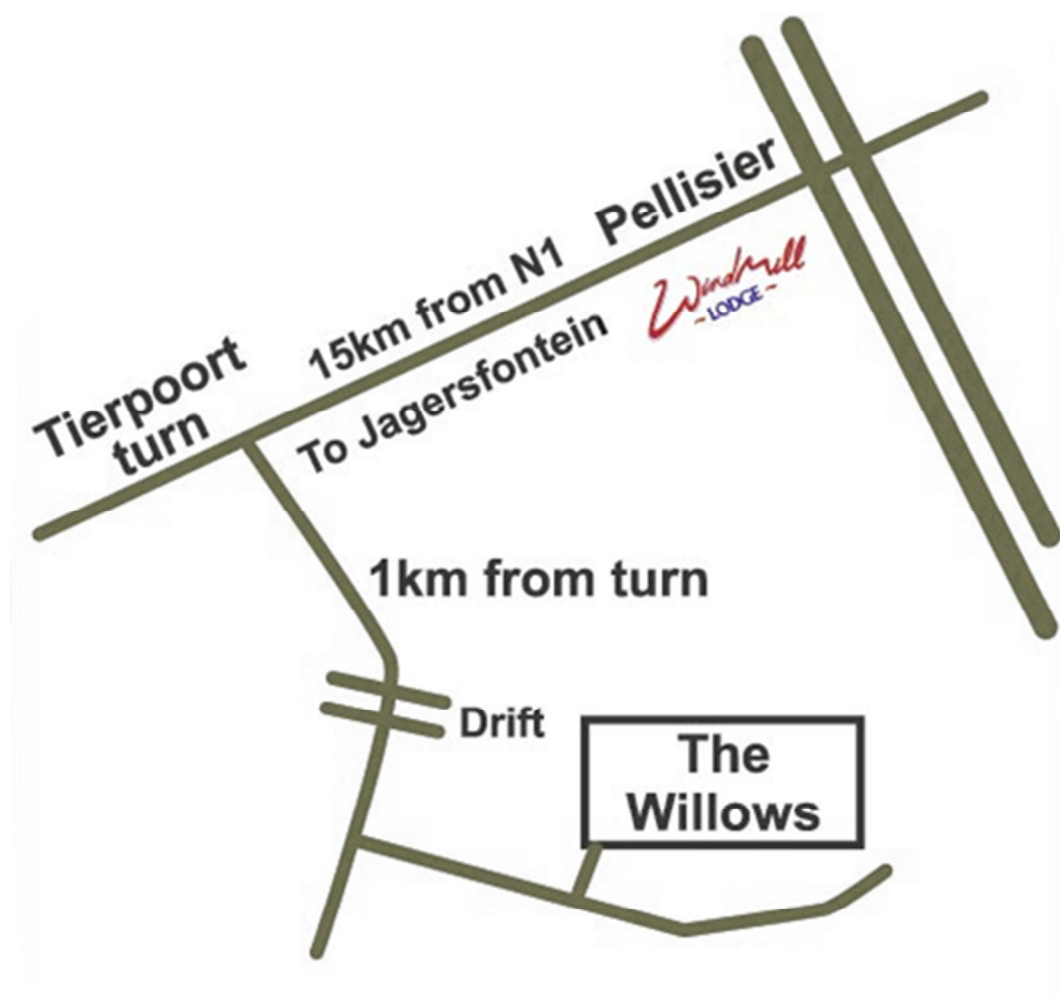

The Willows

— Function & Conference Centre —

The Willows GPS Co-ordinates Are:

S29.25346 E26.06479

The Willows Contact Information:

Office Telephone: 051 443 8789

Karin Bredenkamp: 082 576 9010

Sune Bredenkamp: 082 444 7089